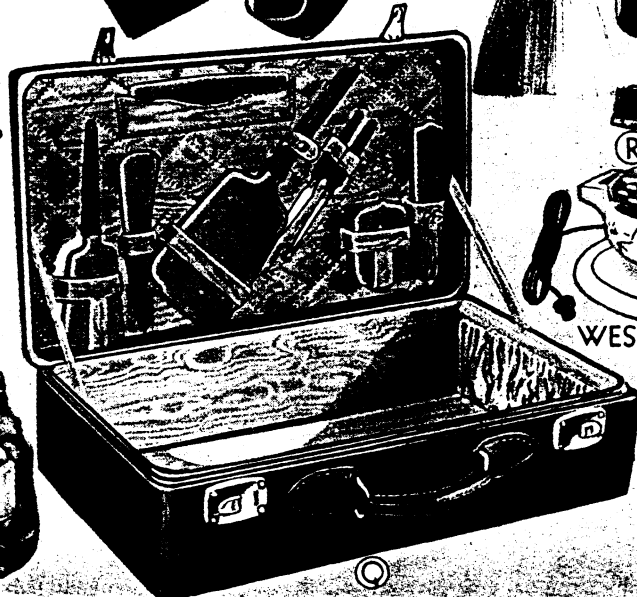

DESCRIPTIONS ON OPPOSITE PAGE